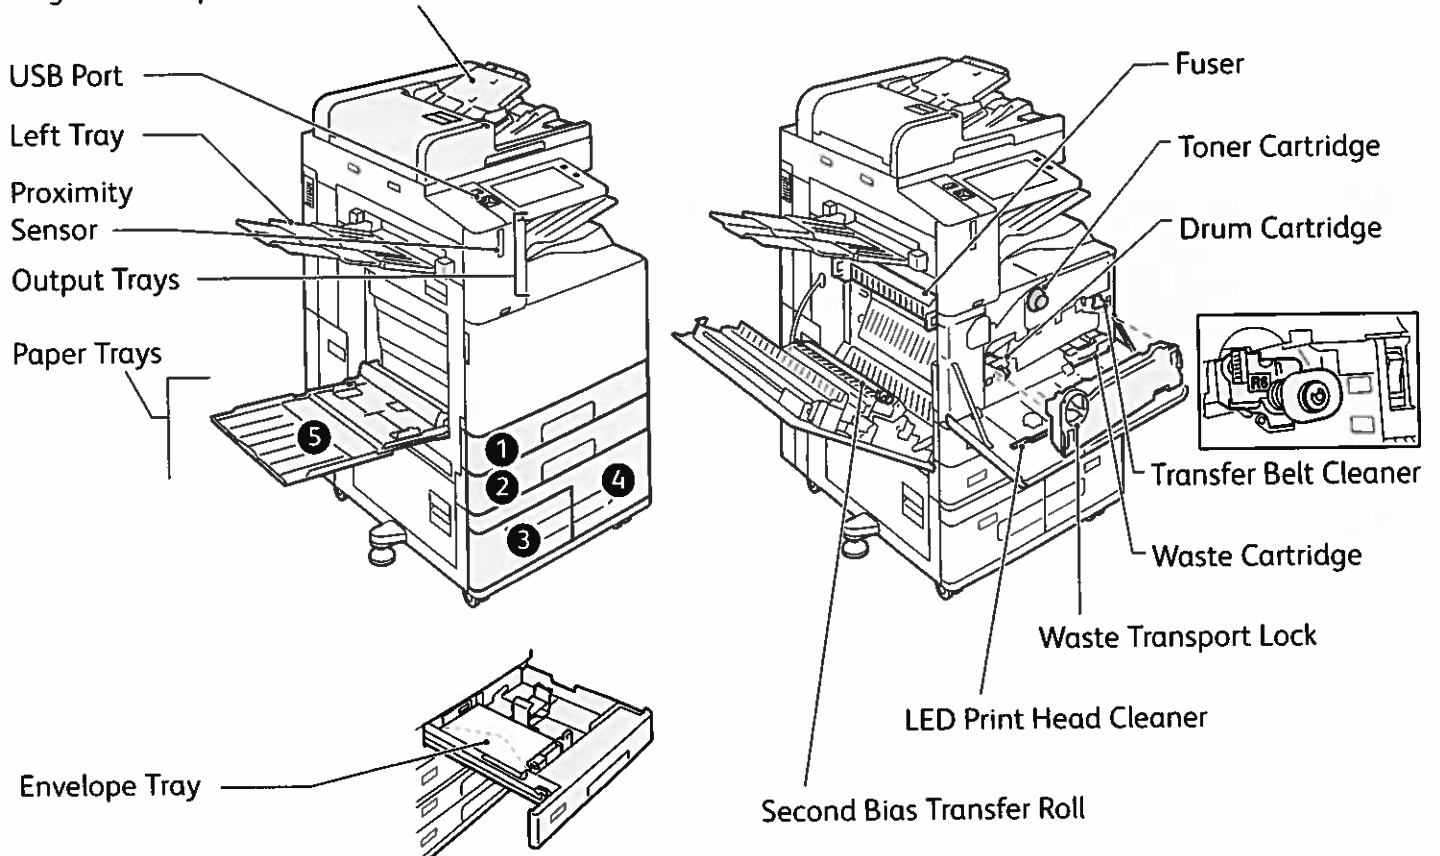

# Printer Tour ⇒ 37575

Optional accessories can be part of your printer setup. For details, refer to the *User Guide*.

## Single-Pass Duplex Automatic Document Feeder (DADF)

The diagram shows two numbered callouts: (1) points to the secondary power switch on the control panel, and (2) points to the main power switch behind the front cover.

To restart the printer, on the control panel, press the **secondary power switch** (1).

For full printer power off, press the **secondary power switch** (1). Behind the front cover, press the **main power switch** (2).